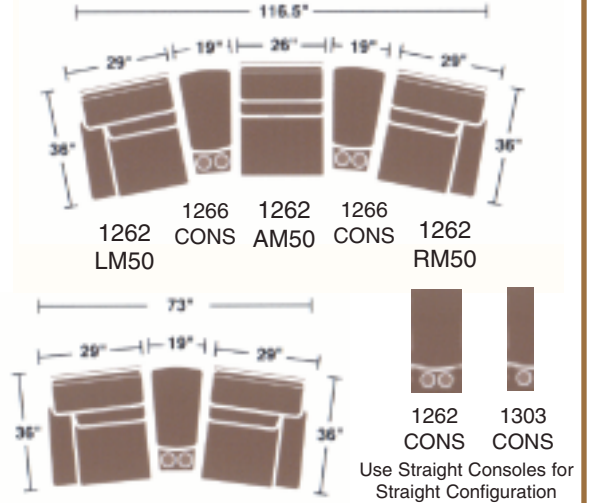

FLEXSTEEL THEATER SEATING

MULTIPLE CONFIGURATIONS

*Wedge Console
Standard with
Front Drawer

Armrest Lifts for Storage
of Remotes and Misc.

Flexsteel's Theater Seating Incorporates Wallhugger Recliners Enabling the Unit to Sit Only 5.5" from the Wall. This Makes the Complete Unit 41" Deep Overall When it is in the Upright Position

1262 LM, RM, AM50
41"H x 29" W x 36" D
Power or Manual Recline

1266 CONS
24"H x 19"W x 33"D
Drawer Standard

1262 CONS
24"H x 19"W x 33"D
No Drawer

1303 CONS
24"H x 9.5"W x 33"D
No Drawer

WWW.BRADDANDHALL.COM