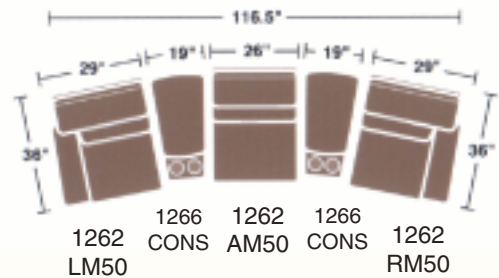

Recliner
 29"W x 39-43"H x 34"D
 (24-28" back height)
 Adjustable Headrest

292-M52
**Freestanding
 Swivel Rocker
 Recliner**

29"W x 39"H x 34"D
 (25" back height)

296-M52
**Freestanding
 Swivel Rocker
 Recliner**

2266-M52
Swivel Rocker
2266-M53
Swivel Glider

Freestanding Recliner
34"W x 41"H x 39"D
(27" back height)

Fifth Wheels and Trailers

Incomparable Comfort
While offering superior comfort our recliners take up very little space. These steel and wood frame recliners are built to withstand the rigors of over the road driving and come with a Lifetime warranty on the frame and 2 years on foam and fabric.

FLEXSTEEL THEATER SEATING

MULTIPLE CONFIGURATIONS

1262 LM, RM, AM50
41"H x 29" W x 36" D
Power or Manual Recline

*Wedge Console Standard with Front Drawer

Armrest Lifts for Storage of Remotes and Misc.

Flexsteel's Theater Seating Incorporates Wallhugger Recliners Enabling the Unit to Sit Only 5.5" from the Wall. This Makes the Complete Unit 41" Deep Overall When it is in the Upright Position

1266 CONS
24"H x 19"W x 33"D
Drawer Standard

1262 CONS
24"H x 19"W x 33"D
No Drawer

1303 CONS
24"H x 9.5"W x 33"D
No Drawer