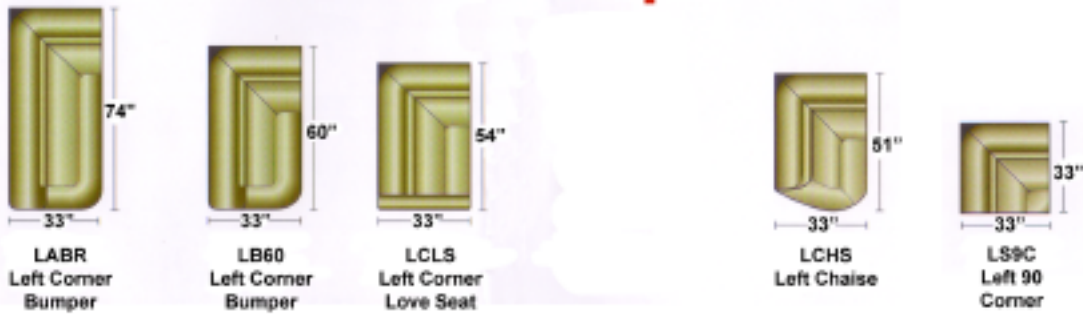

Left or Right Arm Components

- 30 LI** Left Arm Inliner
- 30 I** Right Arm Inliner
- 46 LM** Left Arm Magic Bed Sofa
- 46 MB** Right Arm Magic Bed Sofa
- 60 LI** Left Arm Inliner Sofa
- 60 I** Right Arm Inliner Sofa
- 60 LM** Left Arm Magic Bed Sofa
- 60 MB** Right Arm Magic Bed Sofa

2 Arm Components

- 70 I** Inliner Sofa
- 70 MB** Magic Bed Sofa

Corner Components

- LCHS** Left Chaise
- RCHS** Right Chaise
- LCLS** Left Corner Love Seat
- RCLS** Right Corner Love Seat
- LB 60** Left Corner Bumper
- RB 62** Right Corner Bumper
- RB 64** Right Corner Bumper
- LABR** Left Corner Bumper
- RABR** Left Corner Bumper
- LS9C** 90 Degree Left Corner
- RS9C** 90 Degree Right Corner

6050 Component Sizes

Left Corner Components

Right Corner Components

Armless Components

Right Arm Components

Left Arm Components

Stand Alone Components

Bradd and Hall
1-800-445-1830
www.braddandhall.com