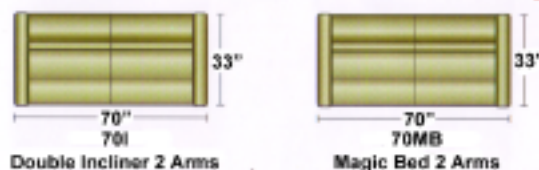

2 Arm Components

- 70 I** Inliner Sofa
- 70 MB** Magic Bed Sofa

Corner Components

- LCHS** Left Chaise
- RCHS** Right Chaise
- LCLS** Left Corner Love Seat
- RCLS** Right Corner Love Seat
- LB 60** Left Corner Bumper
- RB 62** Right Corner Bumper
- RB 64** Right Corner Bumper
- LABR** Left Corner Bumper
- RABR** Left Corner Bumper
- LS9C** 90 Degree Left Corner
- RS9C** 90 Degree Right Corner

6050 Component Sizes

Left Corner Components

Right Corner Components

Armless Components

Right Arm Components

Left Arm Components

Stand Alone Components

Bradd and Hall
1-800-445-1830
www.braddandhall.com