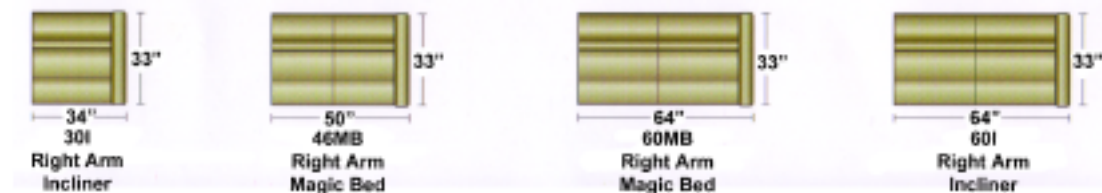

2 Arm Components

- 70 I** Inliner Sofa
- 70 MB** Magic Bed Sofa

Corner Components

- LCHS** Left Chaise
- RCHS** Right Chaise
- LCLS** Left Corner Love Seat
- RCLS** Right Corner Love Seat
- LB 60** Left Corner Bumper
- RB 62** Right Corner Bumper
- RB 64** Right Corner Bumper
- LABR** Left Corner Bumper
- RABR** Left Corner Bumper
- LS9C** 90 Degree Left Corner
- RS9C** 90 Degree Right Corner

6050 Component Sizes

Left Corner Components

Right Corner Components

Armless Components

Right Arm Components

Left Arm Components

Stand Alone Components

Bradd and Hall
1-800-445-1830
www.braddandhall.com