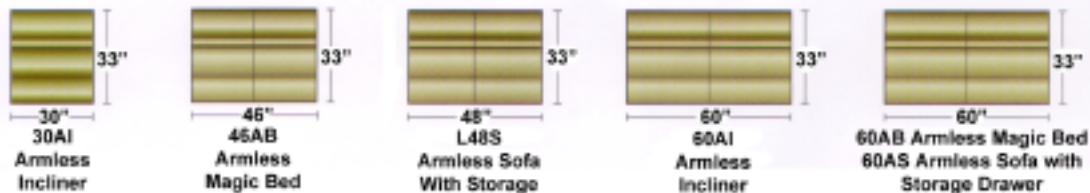

2 Arm Components

- 70 I** Inliner Sofa
- 70 MB** Magic Bed Sofa

Corner Components

- LCHS** Left Chaise
- RCHS** Right Chaise
- LCLS** Left Corner Love Seat
- RCLS** Right Corner Love Seat
- LB 60** Left Corner Bumper
- RB 62** Right Corner Bumper
- RB 64** Right Corner Bumper
- LABR** Left Corner Bumper
- RABR** Left Corner Bumper
- LS9C** 90 Degree Left Corner
- RS9C** 90 Degree Right Corner

6050 Component Sizes

Left Corner Components

Right Corner Components

Armless Components

Right Arm Components

Left Arm Components

Stand Alone Components

Bradd and Hall
1-800-445-1830
www.braddandhall.com